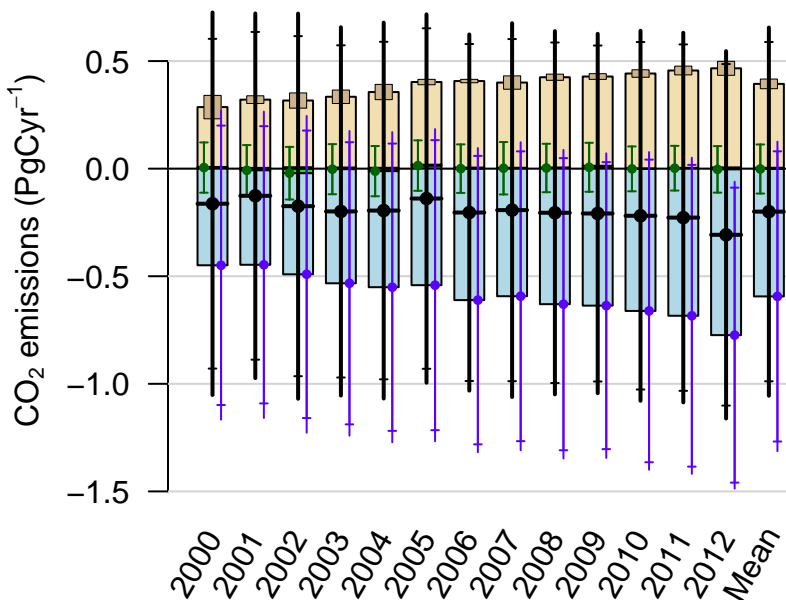

Pacific Ocean annual total emissions

First guess

Optimized

CT2013B - Created 2015-01-04