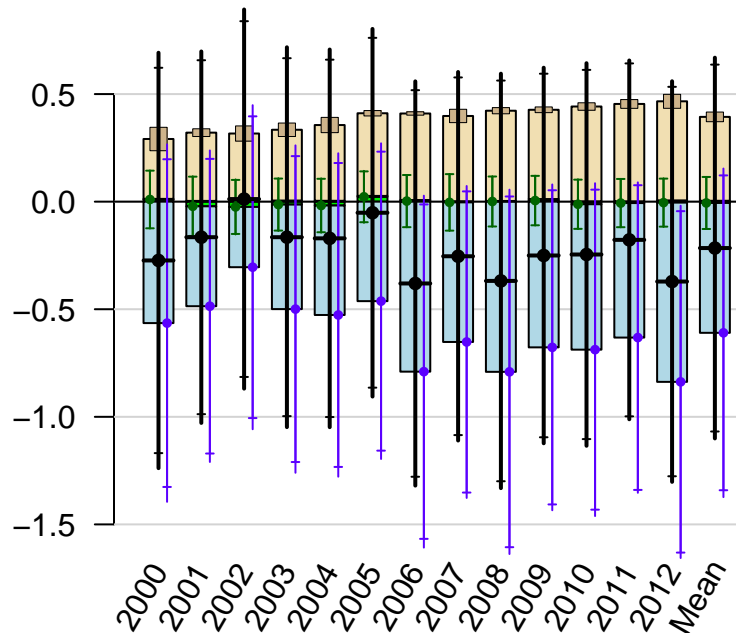

Pacific Ocean annual total emissions

First guess

Optimized

CT2013B - Created 2015-01-04