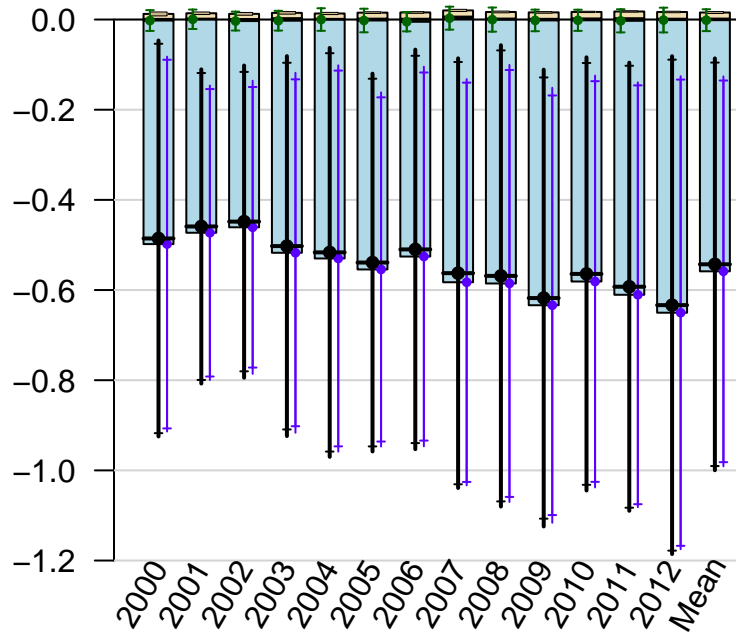

South Indian Temperate annual total emissions

First guess

Optimized

CT2013B - Created 2015-01-04