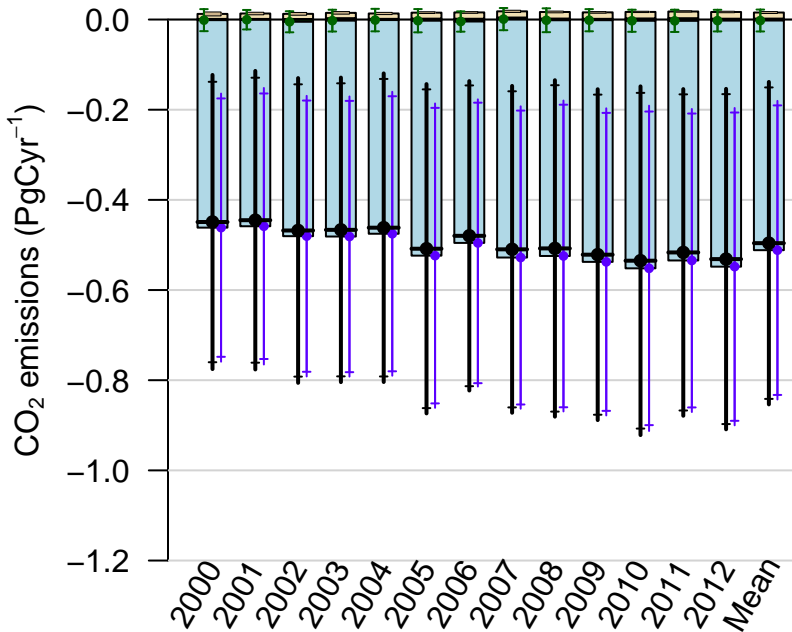

South Indian Temperate annual total emissions

First guess

Optimized

CT2013B - Created 2015-01-04