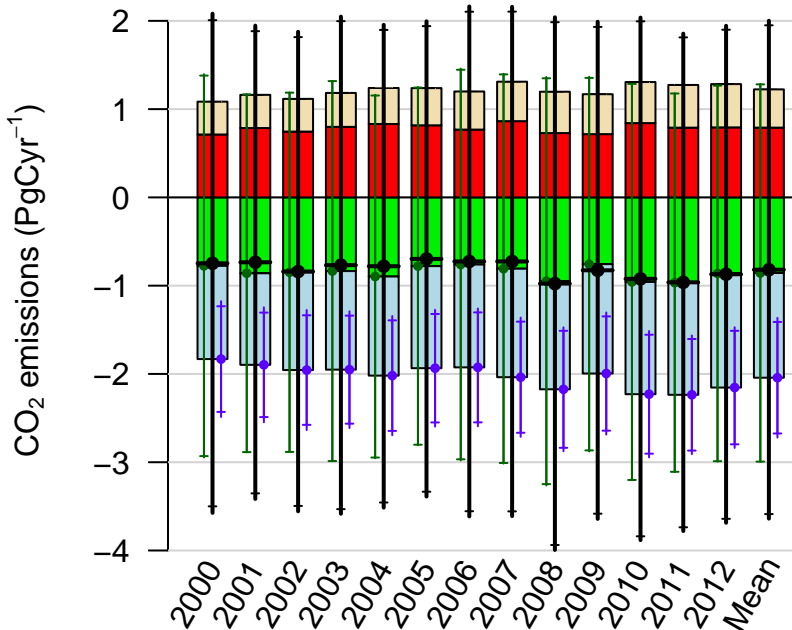

# Southern Temperate Land and Ocean annual total emissions

First guess

Optimized

1- $\sigma$  Uncertainties  
Total  
Across-model  
Within-model

CT2013B - Created 2015-01-04