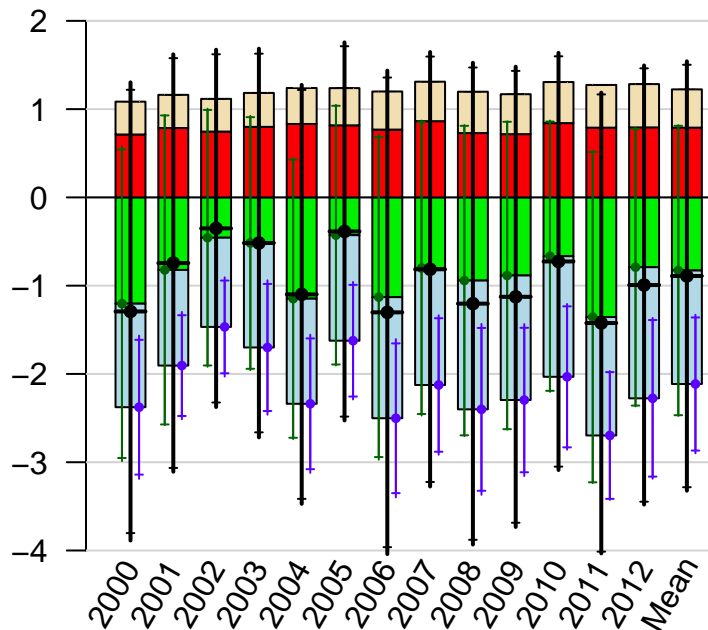

# Southern Temperate Land and Ocean annual total emissions

First guess

Optimized

1- $\sigma$  Uncertainties  
Total  
Across-model  
Within-model

CT2013B - Created 2015-01-04