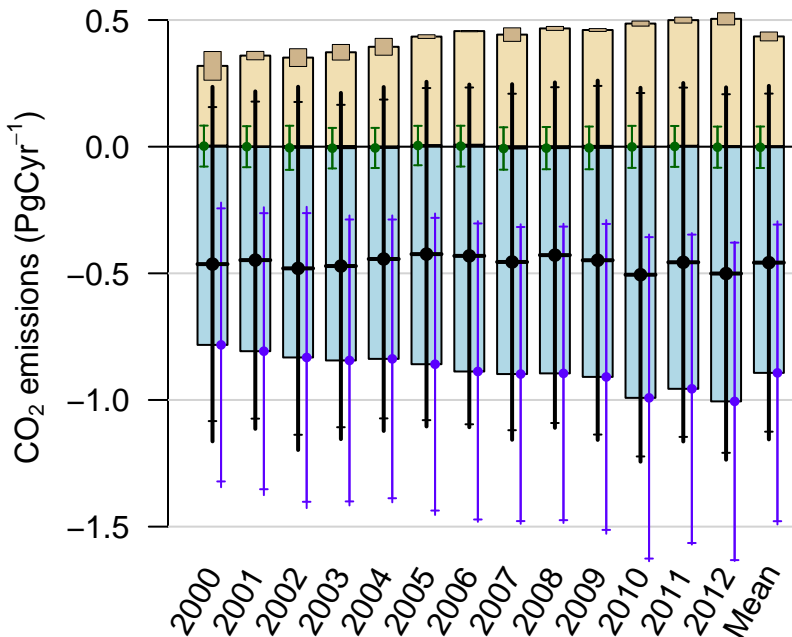

Temperate Northern Ocean annual total emissions

First guess

Optimized

CT2013B - Created 2015-01-04