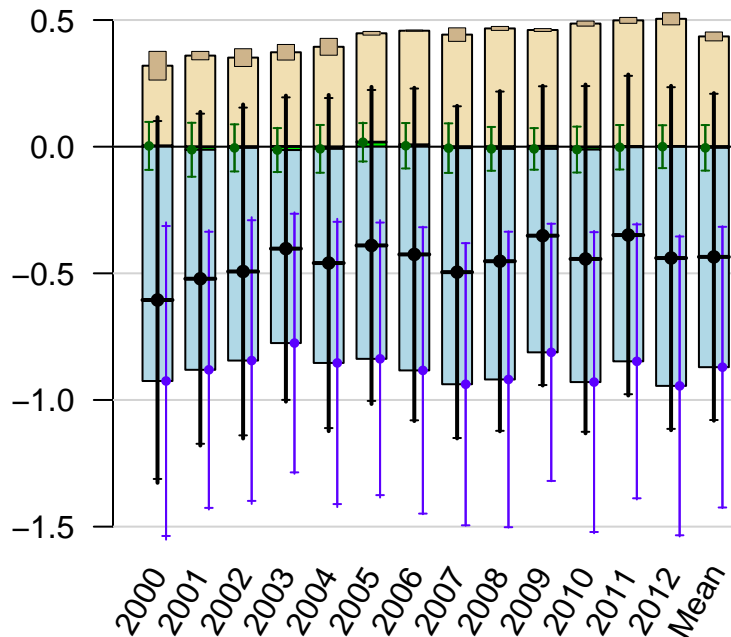

Temperate Northern Ocean annual total emissions

First guess

Optimized

CT2013B - Created 2015-01-04