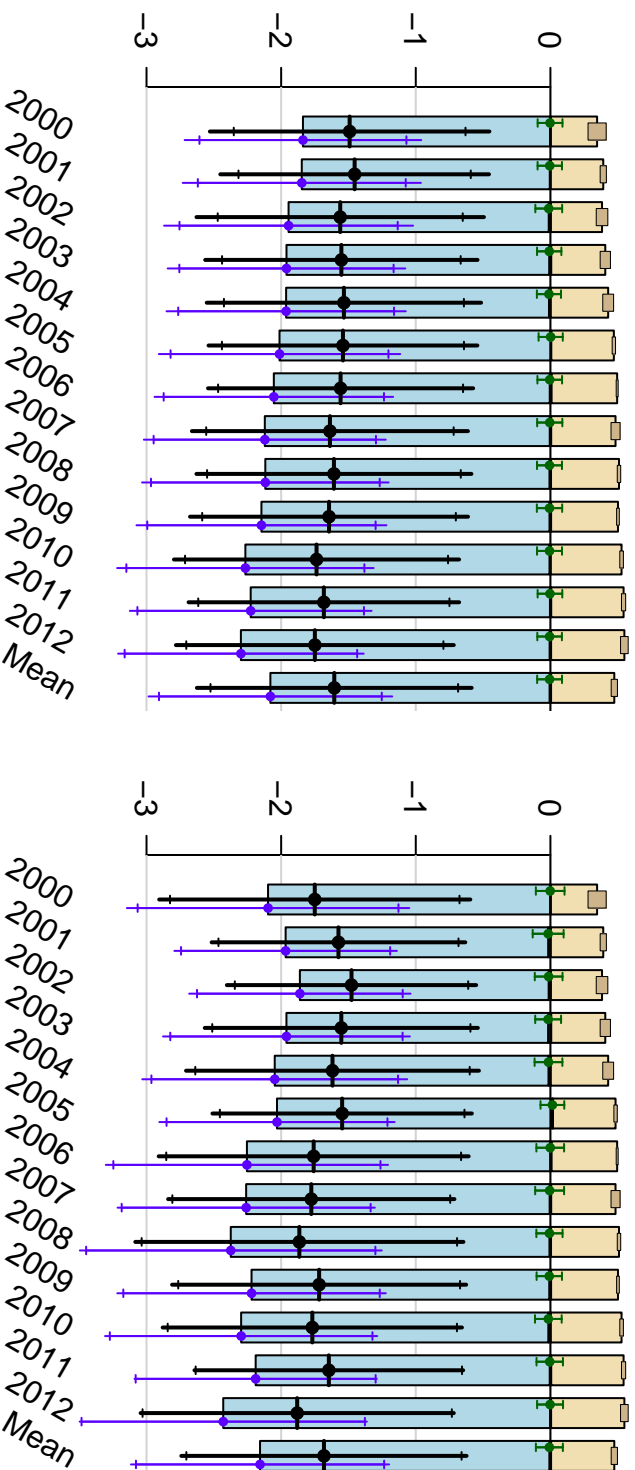

Temperate Oceans annual total emissions

First guess

Optimized

CO₂ emissions (PgCyr⁻¹)

CT2013B - Created 2015-01-04