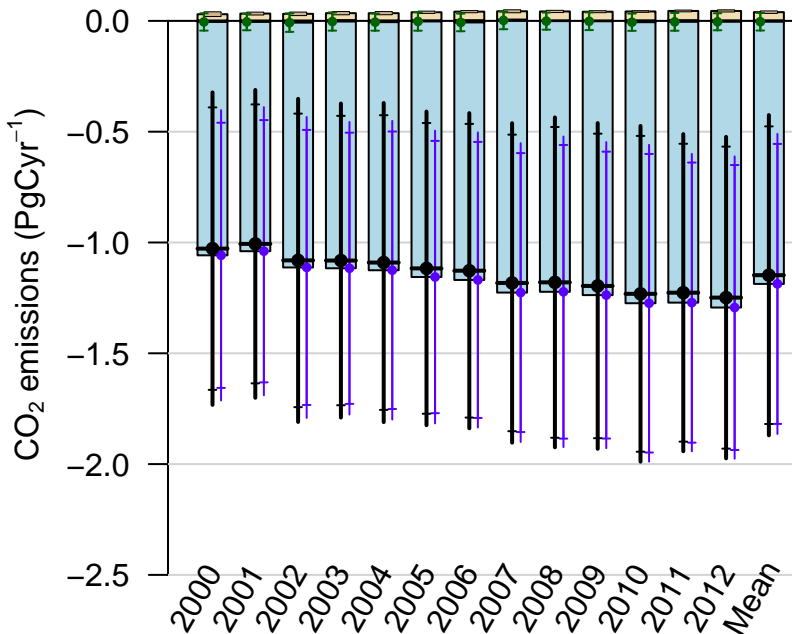

Temperate Southern Ocean annual total emissions

First guess

Optimized

CT2013B - Created 2015-01-04