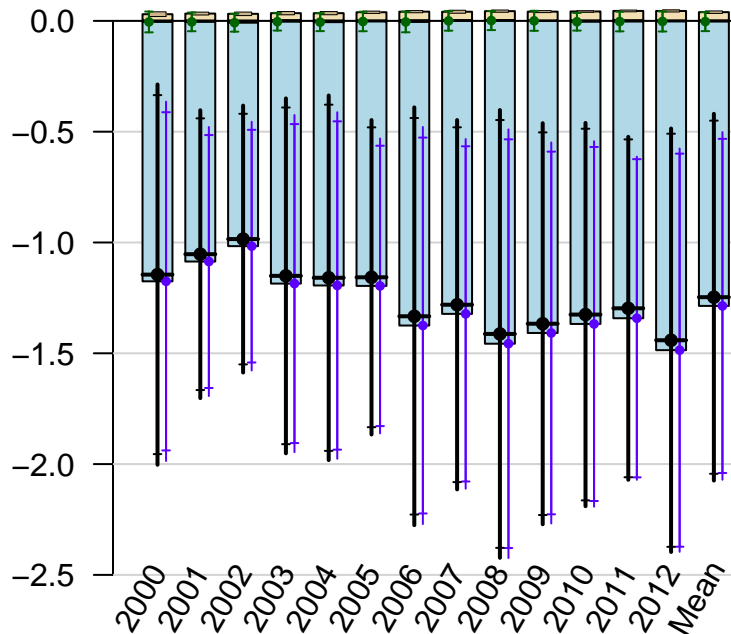

Temperate Southern Ocean annual total emissions

First guess

Optimized

CT2013B - Created 2015-01-04