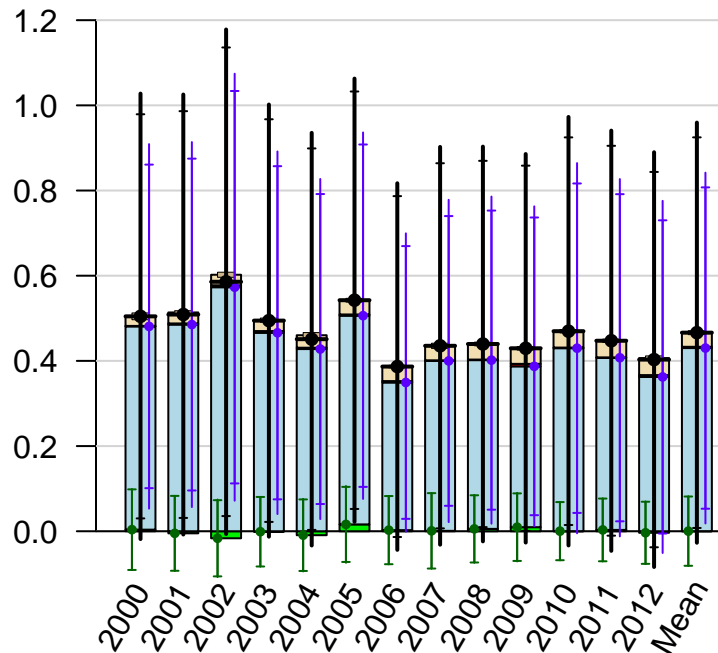

# Tropical Pacific annual total emissions

First guess

Optimized

CT2013B - Created 2015-01-04