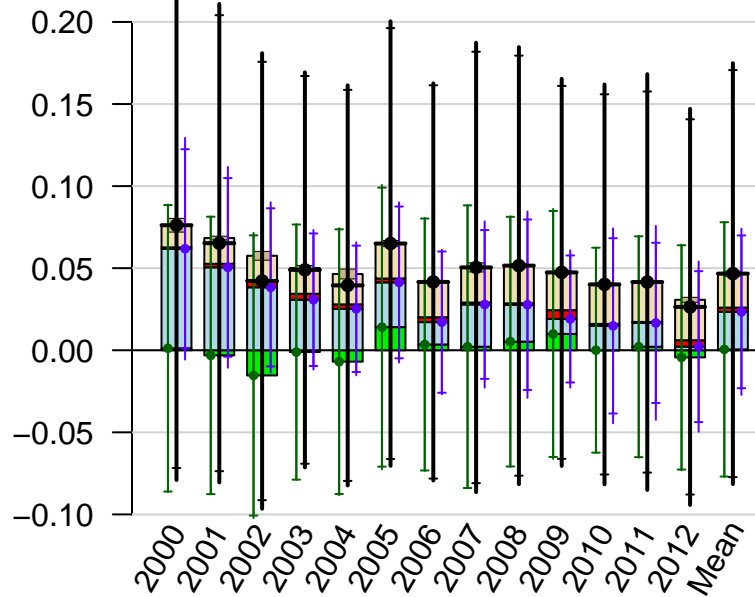

# West Pacific Tropical annual total emissions

First guess

Optimized

Ocean

Fossil

Net

1- $\sigma$  Uncertainties

CT2013B - Created 2015-01-04