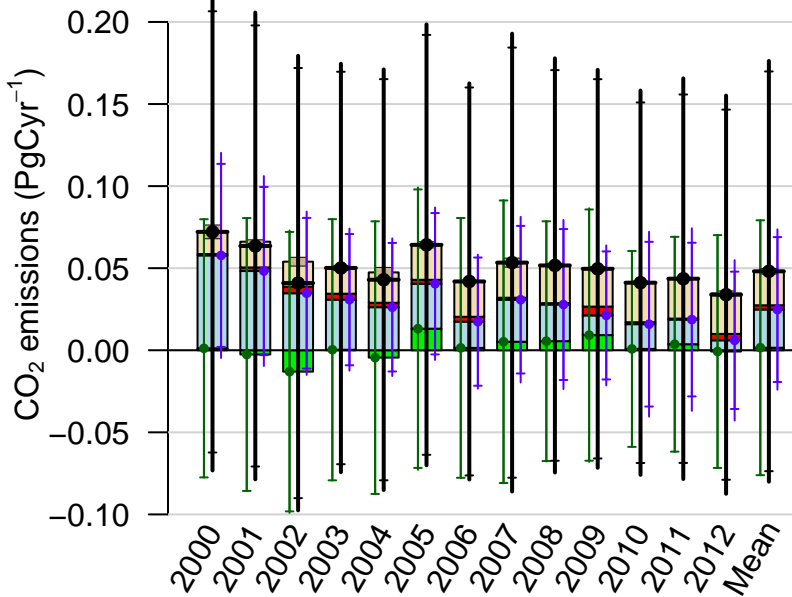

# West Pacific Tropical annual total emissions

First guess

Optimized

Ocean

Fossil

Net

1- $\sigma$  Uncertainties

CT2013B - Created 2015-01-04