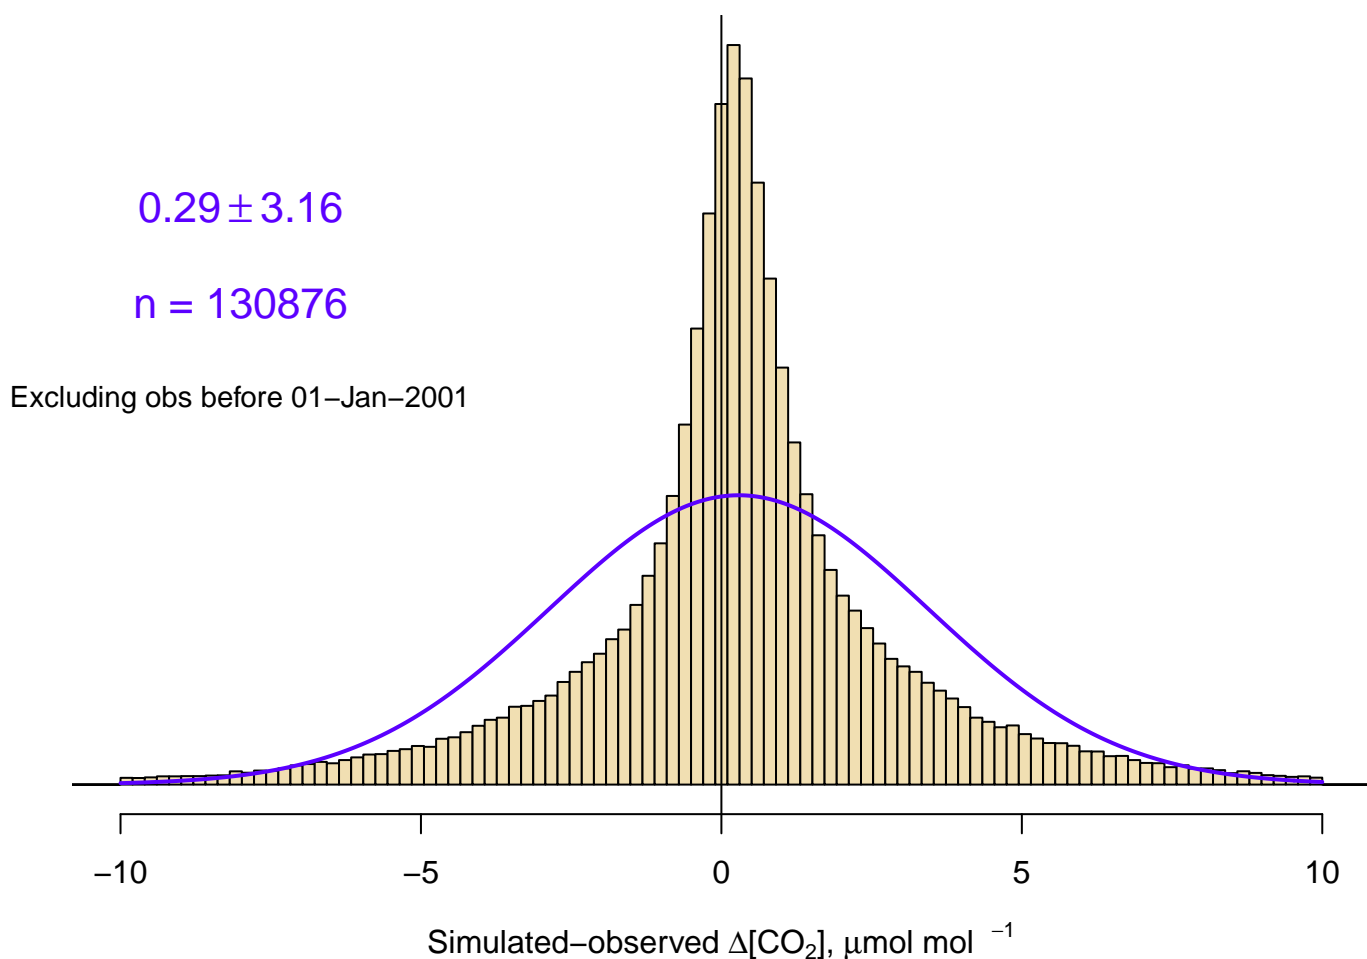

### CT2015 NH "Summer" (Jun–Sep) residuals (assim only)

### CT2015 NH "Winter" (Nov–Apr) residuals (assim only)