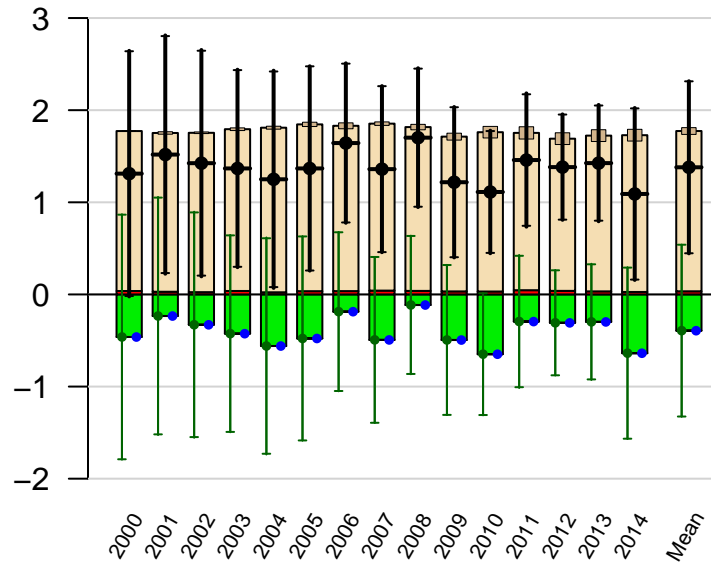

North American Temperate annual total emissions

First guess

Optimized

1- σ Uncertainties
 Total \uparrow Across-model
 \downarrow Within-model

CarbonTracker CT2015
 Created 2016-Mar-19