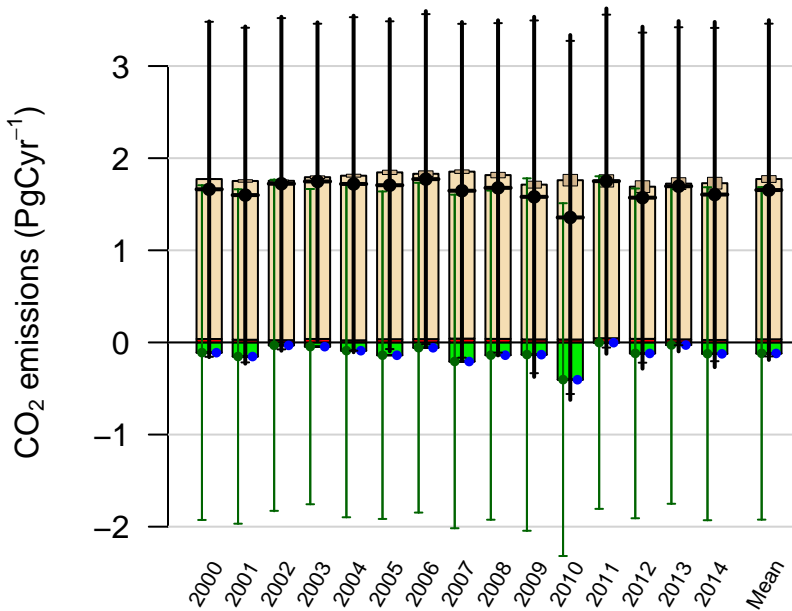

North American Temperate annual total emissions

First guess

Optimized

1- σ Uncertainties
 Total \uparrow Across-model
 \downarrow Within-model

CarbonTracker CT2015
 Created 2016-Mar-19