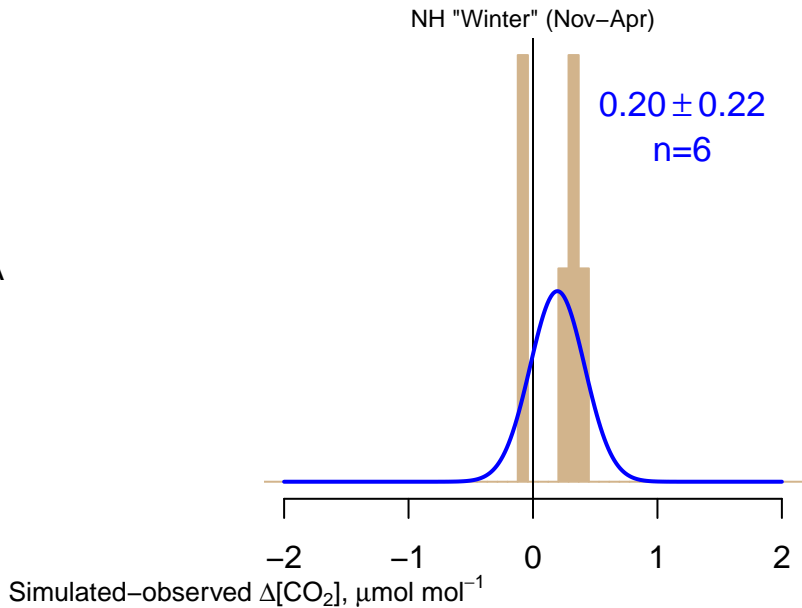

NO DATA

Data from 06–May–2007 to 12–Oct–2012

*co2\_drp\_shipboard–flask\_1\_representative*  
*CT2016, created 15–Feb–2017 18:28*