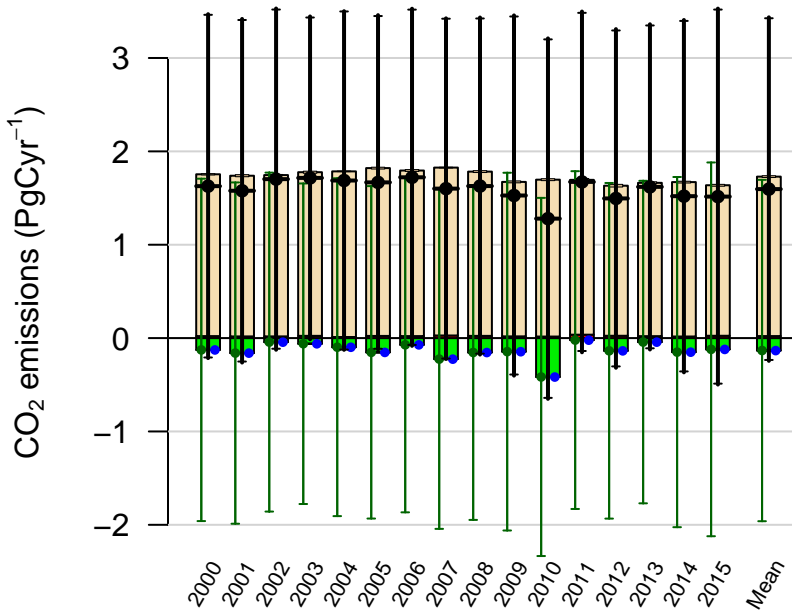

# North American Temperate annual total emissions

First guess

Optimized

1- $\sigma$  Uncertainties

CarbonTracker CT2016  
Created 2017-Feb-15