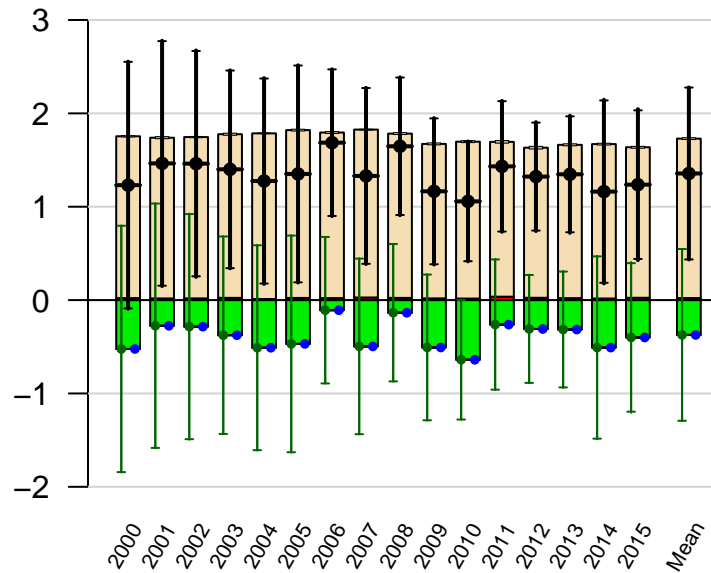

# North American Temperate annual total emissions

First guess

Optimized

1- $\sigma$  Uncertainties

CarbonTracker CT2016  
Created 2017-Feb-15