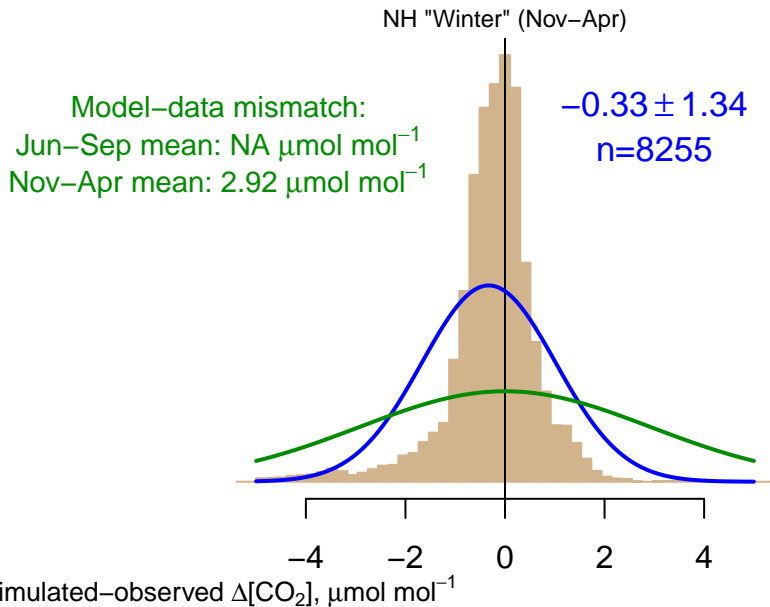

NO DATA

Data from 06–Jan–2001 to 11–May–2001

*co2\_ah2\_shipboard-insitu\_20\_allvalid  
CT2017, created 22–Jul–2019 16:31*