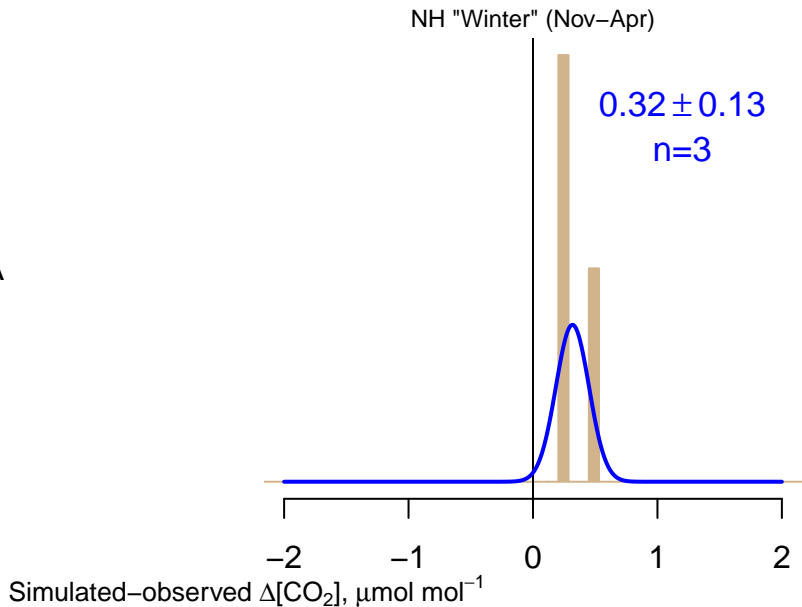

NO DATA

Data from 27-Dec-2004 to 30-Oct-2005

co2\_bgi\_aircraft-pfp\_1\_allvalid\_3000-4000masl  
CT2017, created 22-Jul-2019 16:34