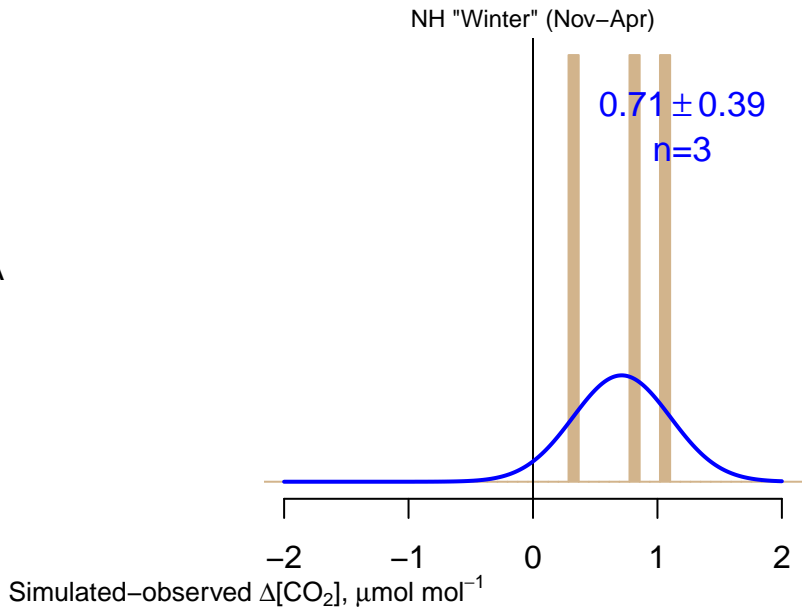

NO DATA

Data from 19–Feb–2005 to 22–Dec–2005

co2_car_aircraft-pfp_1_allvalid_7000–8000masl
CT2017, created 22–Jul–2019 16:38