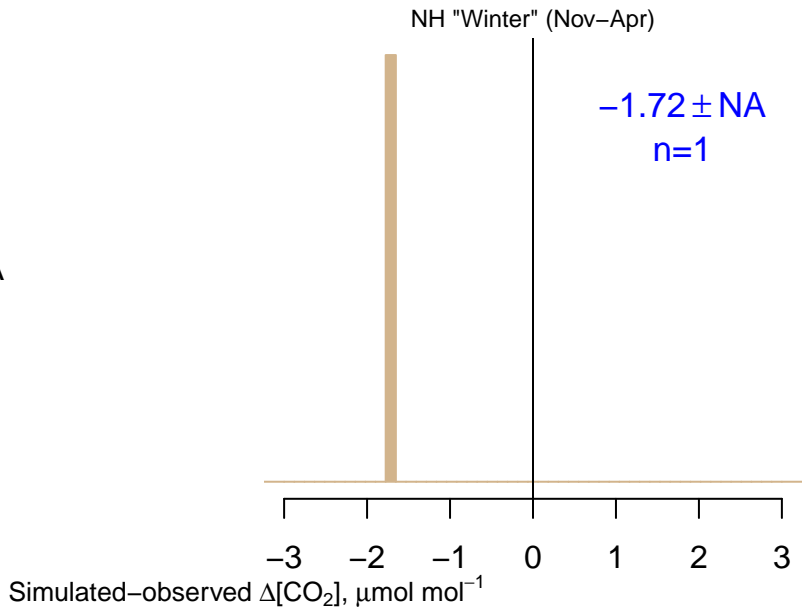

NO DATA

Data from 21–Mar–2012 to 21–Mar–2012

co2_dnd_aircraft-pfp_1_allvalid_5000–6000masl
CT2017, created 22–Jul–2019 16:45