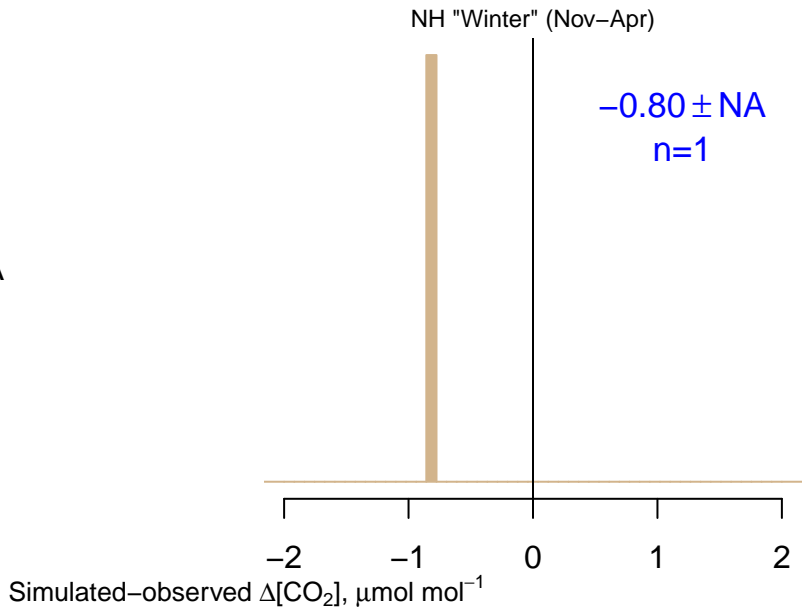

NO DATA

Data from 05–Oct–2006 to 21–Mar–2012

co2_dnd_aircraft-pfp_1_allvalid_6000–7000masl
CT2017, created 22–Jul–2019 16:45