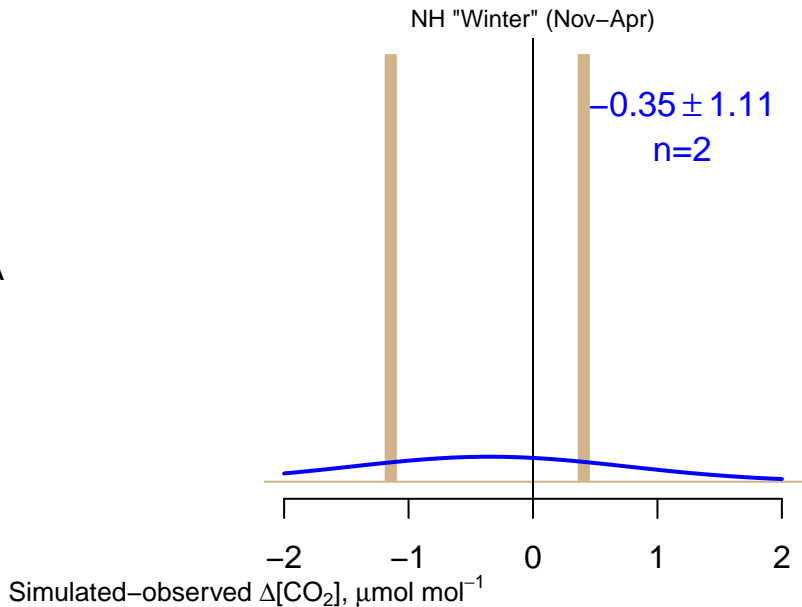

NO DATA

Data from 24–Dec–2012 to 14–Dec–2013

co2_etl_aircraft-pfp_1_allvalid_6000–7000masl
CT2017, created 22–Jul–2019 16:47