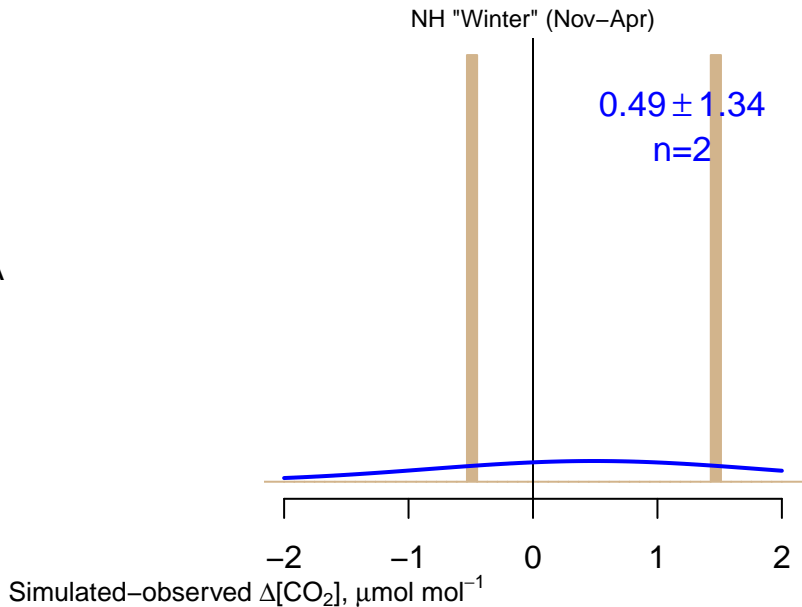

NO DATA

Data from 15–Jan–2003 to 25–Mar–2003

co2\_ftl\_aircraft-pfp\_1\_allvalid\_4000–5000masl  
CT2017, created 22–Jul–2019 16:47