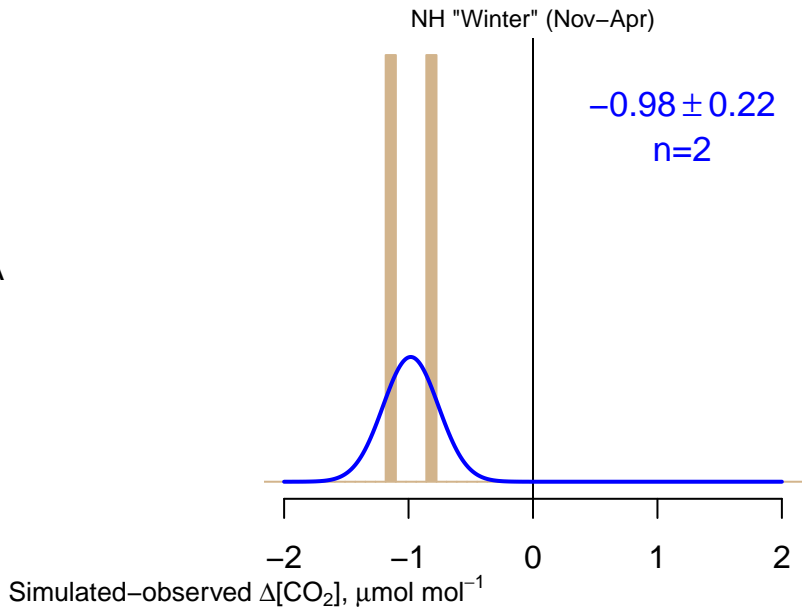

NO DATA

Data from 18–Feb–2005 to 18–Feb–2005

co2_haa_aircraft-pfp_1_allvalid_5000–6000masl
CT2017, created 22–Jul–2019 16:49