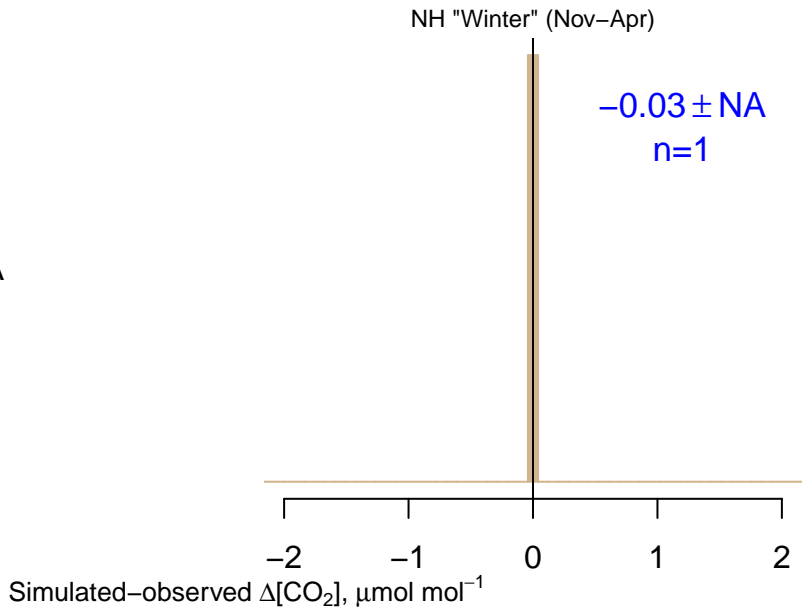

NO DATA

Data from 02-Jan-2007 to 02-Jan-2007

co2_hfm_aircraft-pfp_1_allvalid_7000-8000masl
CT2017, created 22-Jul-2019 16:50