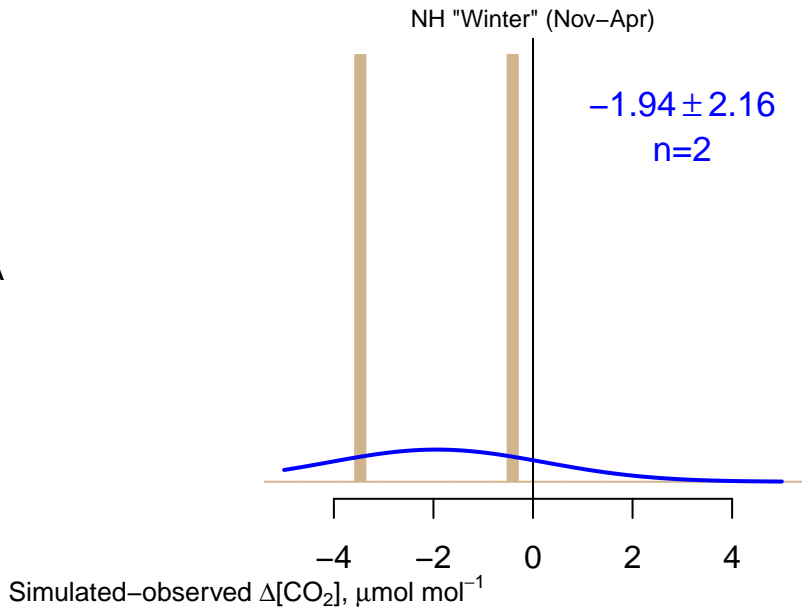

NO DATA

Data from 02-Dec-2005 to 17-Mar-2010

co2_hil_aircraft-pfp_1_allvalid_1000-2000masl
CT2017, created 22-Jul-2019 16:51