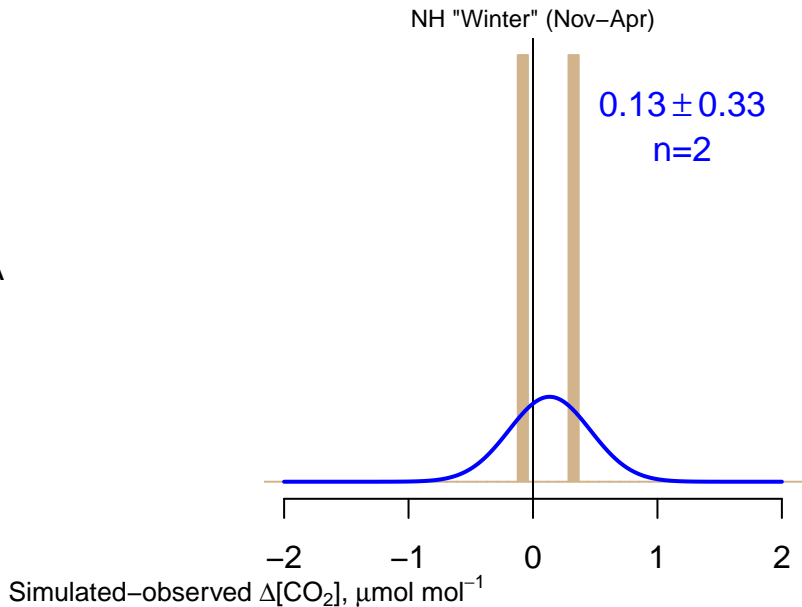

NO DATA

Data from 02–Dec–2005 to 08–Feb–2007

co2_hil_aircraft-pfp_1_allvalid_3000–4000masl
CT2017, created 22–Jul–2019 16:51