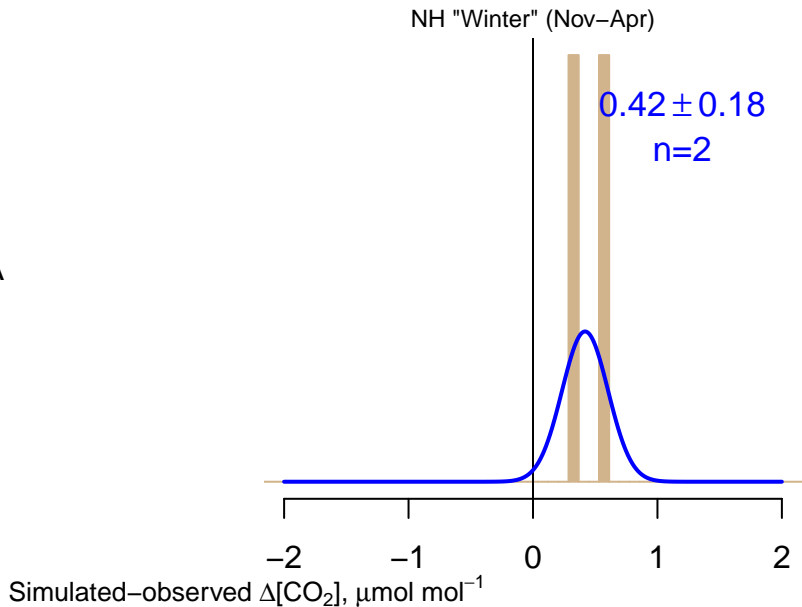

NO DATA

Data from 02–Oct–2004 to 08–Feb–2007

co2_hil_aircraft-pfp_1_allvalid_7000–8000masl
CT2017, created 22–Jul–2019 16:51