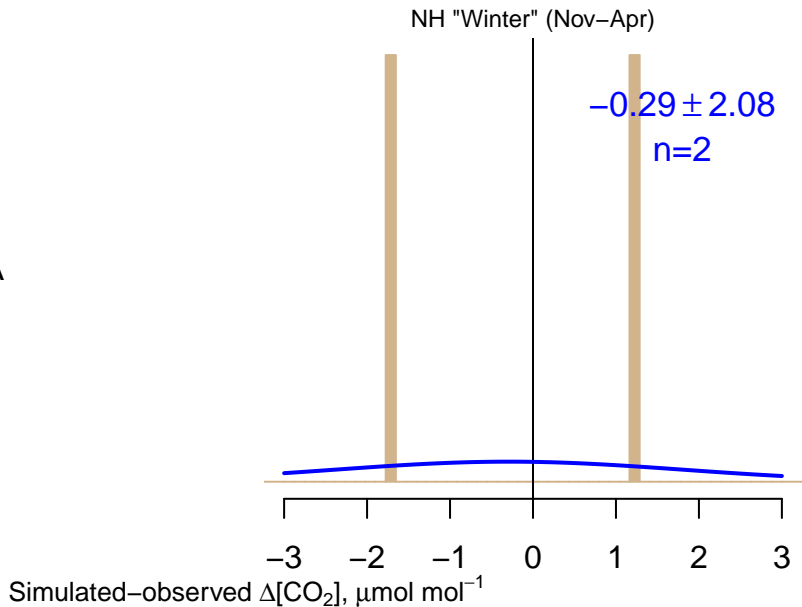

NO DATA

Data from 19–Mar–2013 to 07–Nov–2013

co2\_inx\_aircraft-pfp\_1\_allvalid\_0–1000masl  
CT2017, created 22–Jul–2019 16:54