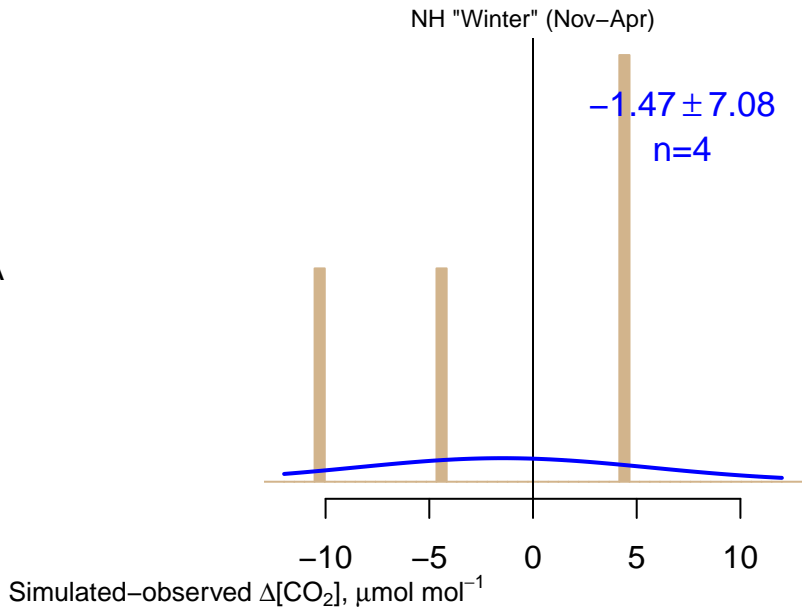

NO DATA

Data from 16–Oct–2006 to 25–Mar–2007

WISCONSIN  
UNIVERSITY OF WISCONSIN-MADISON

co2\_lef\_surface-pfp\_1\_allvali  
CT2017, created 22–Jul–2019 16:56