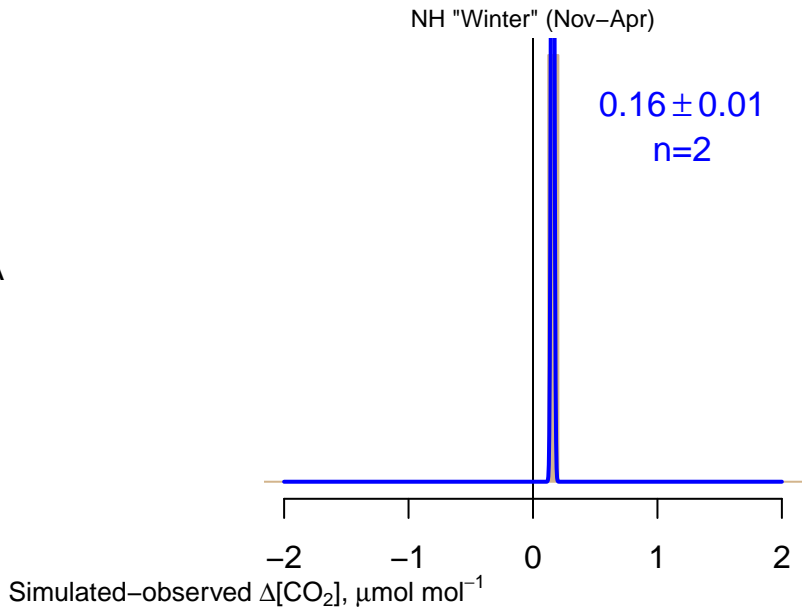

NO DATA

Data from 28–Jan–2007 to 01–Nov–2008

co2_nha_aircraft-pfp_1_allvalid_3000–4000masl
CT2017, created 22–Jul–2019 16:59