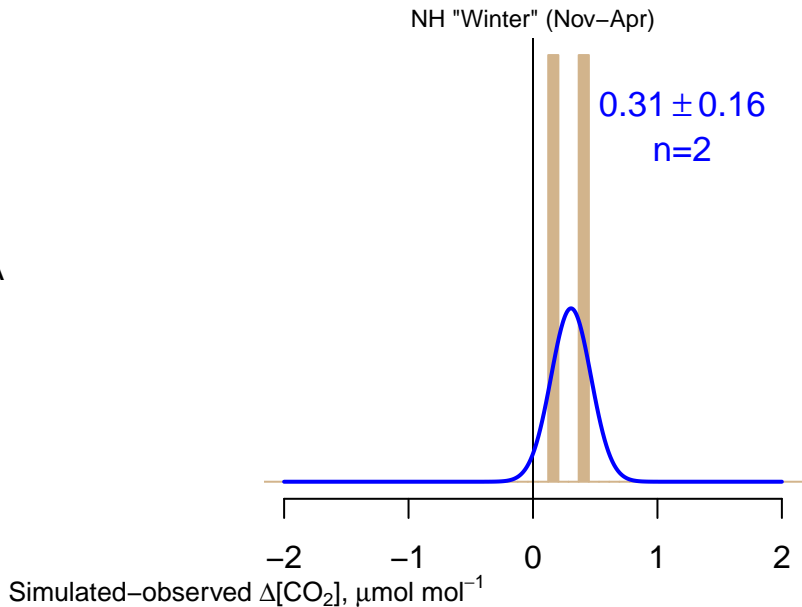

NO DATA

Data from 27-Mar-2006 to 28-Jan-2007

*co2\_nha\_aircraft-pfp\_1\_allvalid\_7000-8000masl*  
CT2017, created 22-Jul-2019 17:00