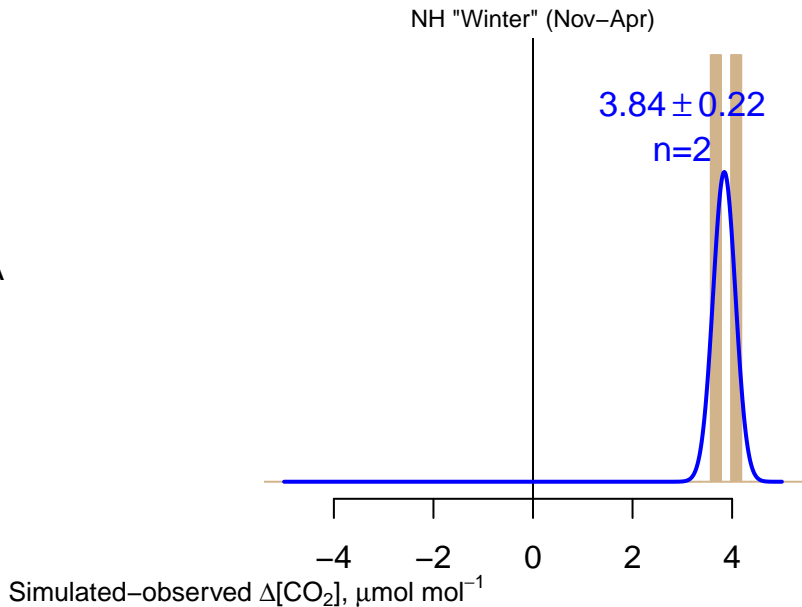

NO DATA

Data from 15-Feb-2003 to 15-Feb-2003

co2_san_aircraft-pfp_1_allvalid_0-1000masl
CT2017, created 22-Jul-2019 17:05