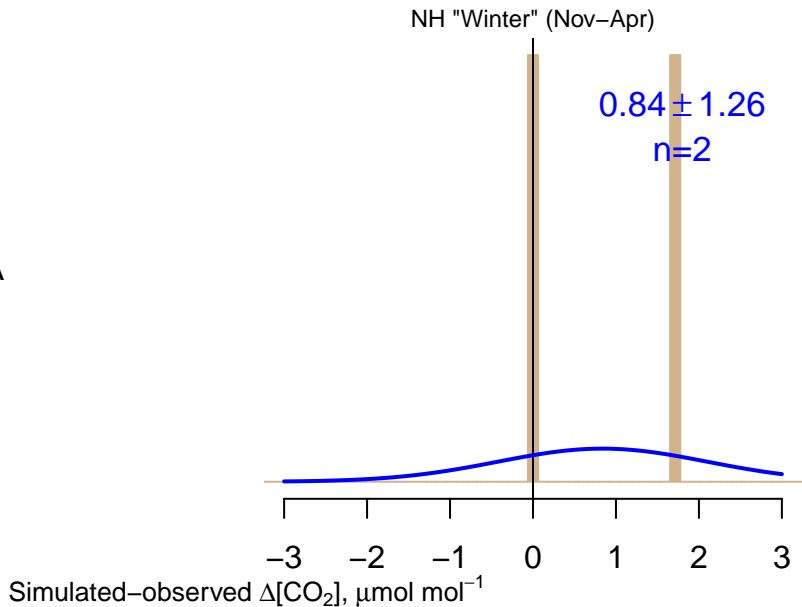

NO DATA

Data from 02–Apr–2007 to 22–Apr–2007

co2_sca_aircraft-pfp_1_allvalid_5000–6000masl
CT2017, created 22–Jul–2019 17:07