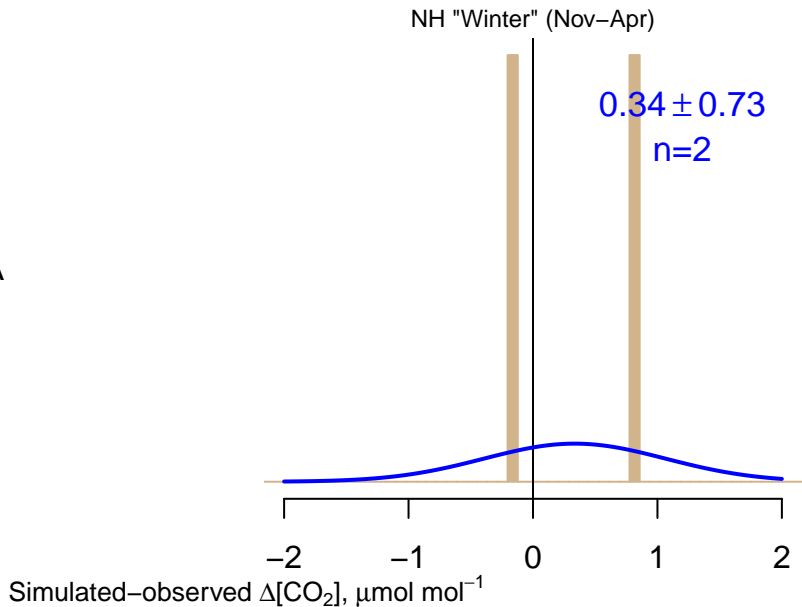

NO DATA

Data from 02-Apr-2007 to 22-Apr-2007

*co2\_sca\_aircraft-pfp\_1\_allvalid\_6000-7000masl*  
CT2017, created 22-Jul-2019 17:07