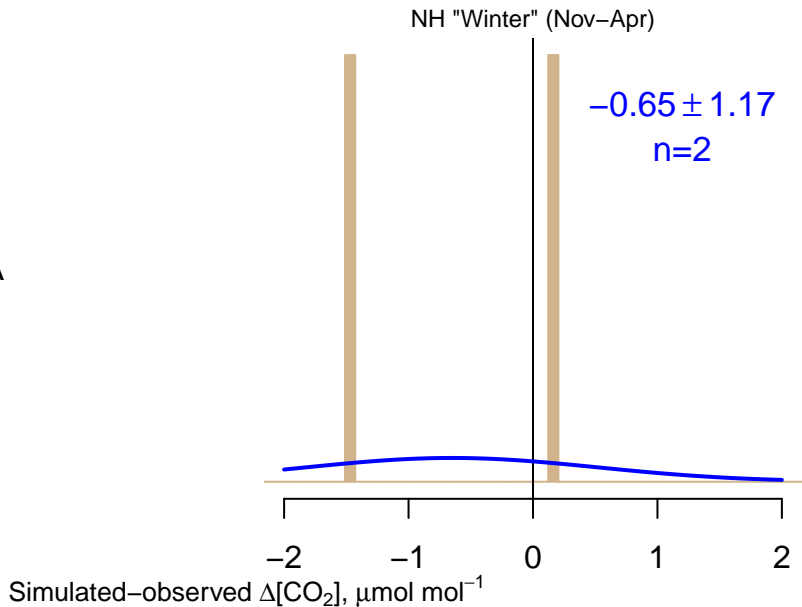

NO DATA

Data from 10–Dec–2005 to 24–Oct–2015

co2_sca_aircraft-pfp_1_allvalid_8000–9000masl
CT2017, created 22–Jul–2019 17:07