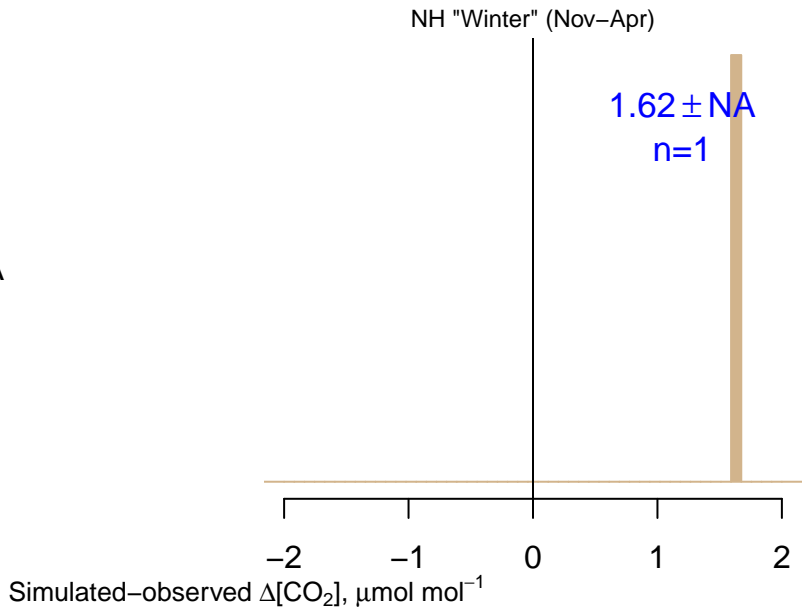

NO DATA

Data from 27–Jan–2004 to 27–Jan–2004

co2_tgc_aircraft-pfp_1_allvalid_0–1000masl
CT2017, created 22–Jul–2019 17:14