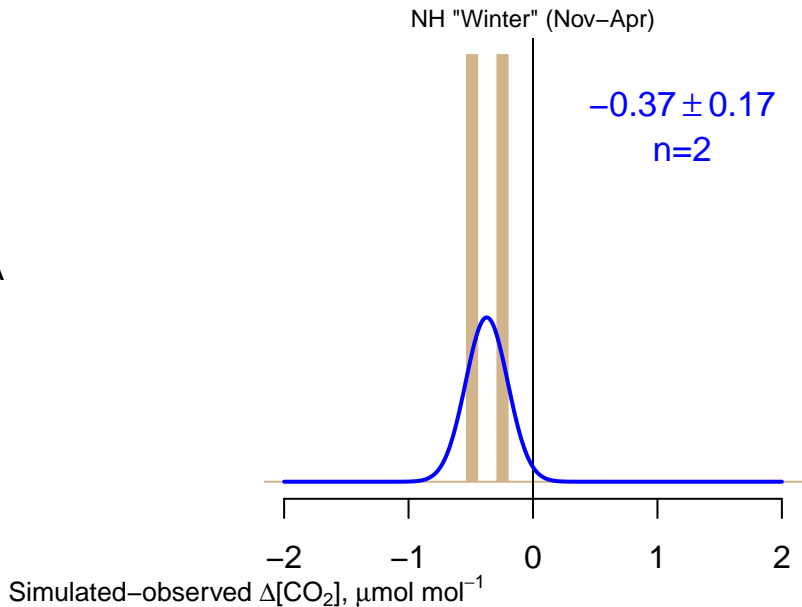

NO DATA

Data from 25–Mar–2006 to 06–Feb–2010

co2_tgc_aircraft-pfp_1_allvalid_1000–2000masl
CT2017, created 22–Jul–2019 17:14