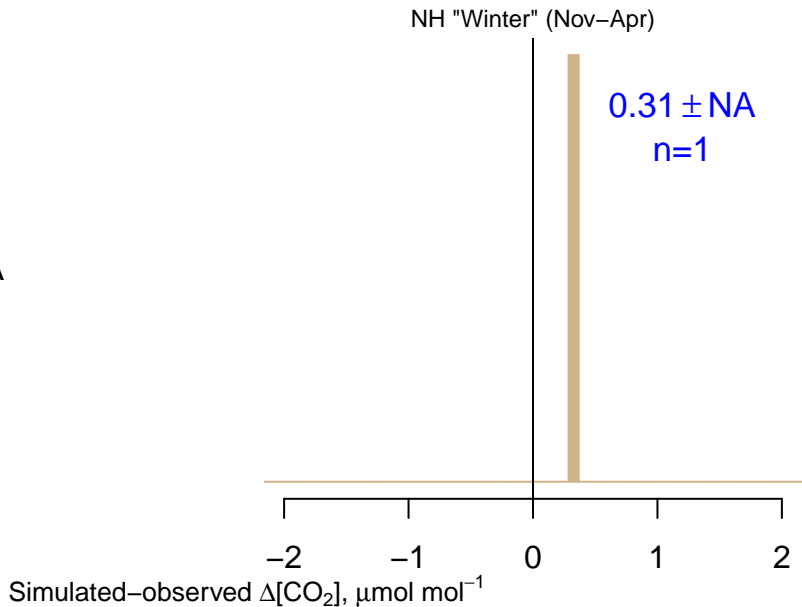

NO DATA

Data from 06–Feb–2010 to 06–Feb–2010

co2_tgc_aircraft-pfp_1_allvalid_4000–5000masl
CT2017, created 22–Jul–2019 17:14