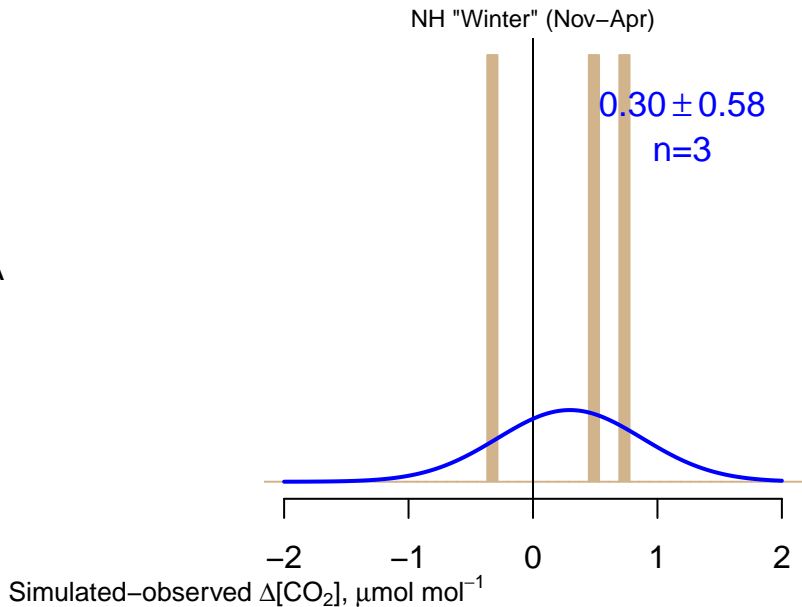

NO DATA

Data from 25–Mar–2006 to 18–Nov–2012

co2_tgc_aircraft-pfp_1_allvalid_6000–7000masl
CT2017, created 22–Jul–2019 17:14