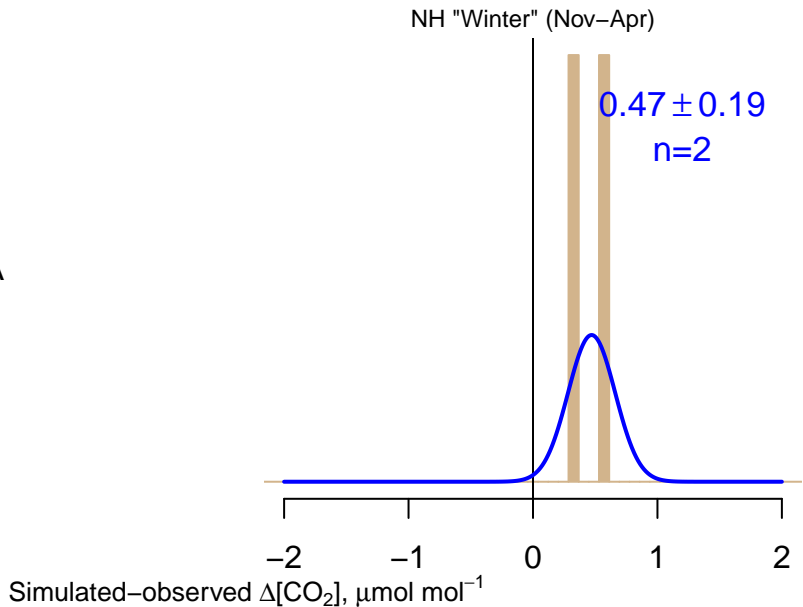

NO DATA

Data from 13–Oct–2005 to 05–Mar–2007

co2_thd_aircraft-pfp_1_allvalid_4000–5000masl
CT2017, created 22–Jul–2019 17:15