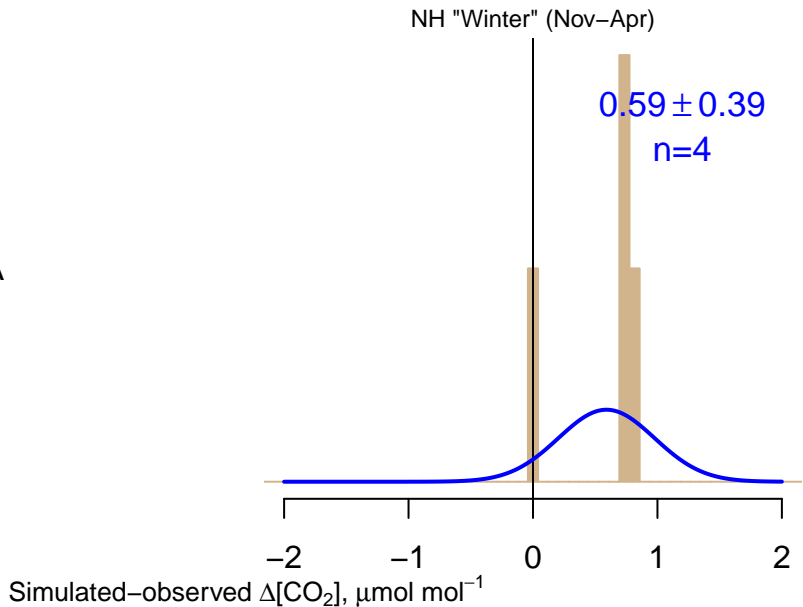

NO DATA

Data from 25–Mar–2004 to 30–Nov–2004

co2_ulb_aircraft_pfp_1_allvalid_1000–2000masl
CT2017, created 22–Jul–2019 17:17