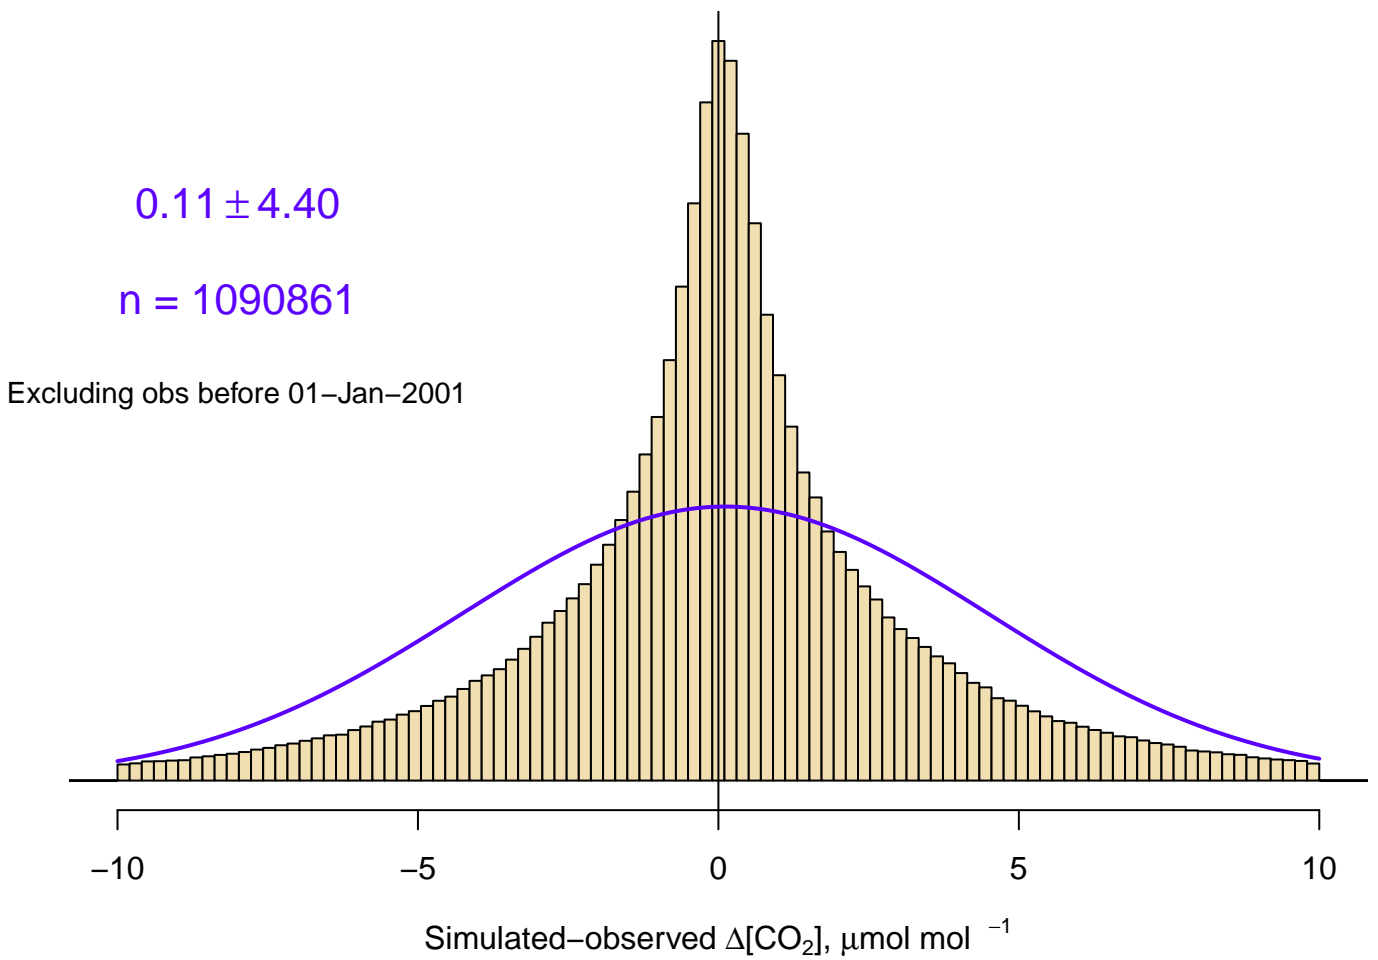

CT2017 NH "Summer" (Jun–Sep) residuals (assim only)

CT2017 NH "Winter" (Nov–Apr) residuals (assim only)