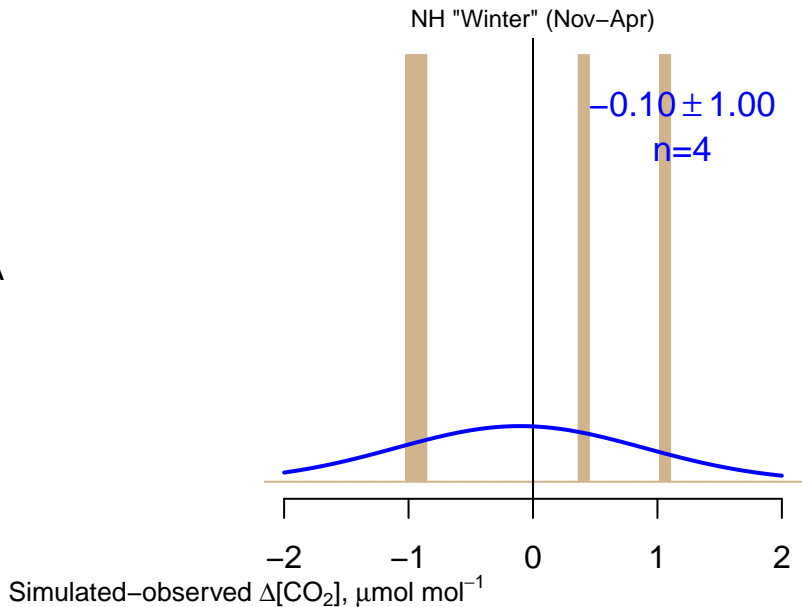

NO DATA

Data from 20–Feb–2006 to 29–Mar–2008

*co2\_bne\_aircraft-pfp\_1\_allvalid\_0–1000masl  
CT2019B, created 17–Dec–2020 15:32*