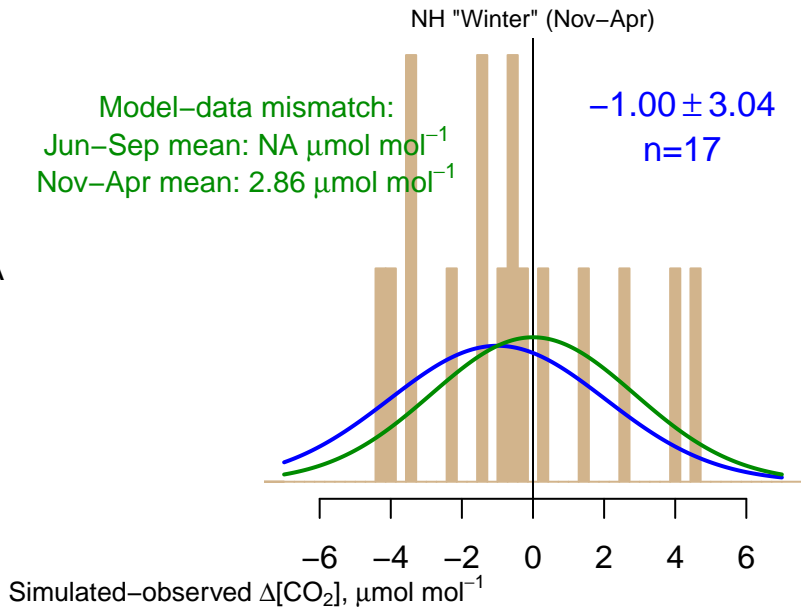

NO DATA

Data from 20–Apr–2012 to 12–Nov–2018

co2_car_aircraft-pfp_1_allvalid_1000–2000masl
CT2019B, created 17–Dec–2020 15:34