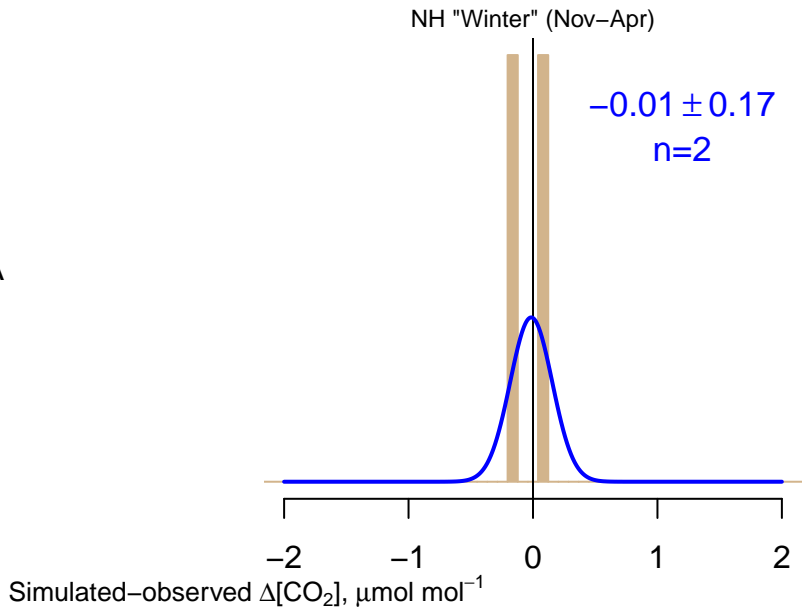

NO DATA

Data from 22-Dec-2005 to 22-Dec-2005

co2_car_aircraft-pfp_1_allvalid_3000-4000masl
CT2019B, created 17-Dec-2020 15:34