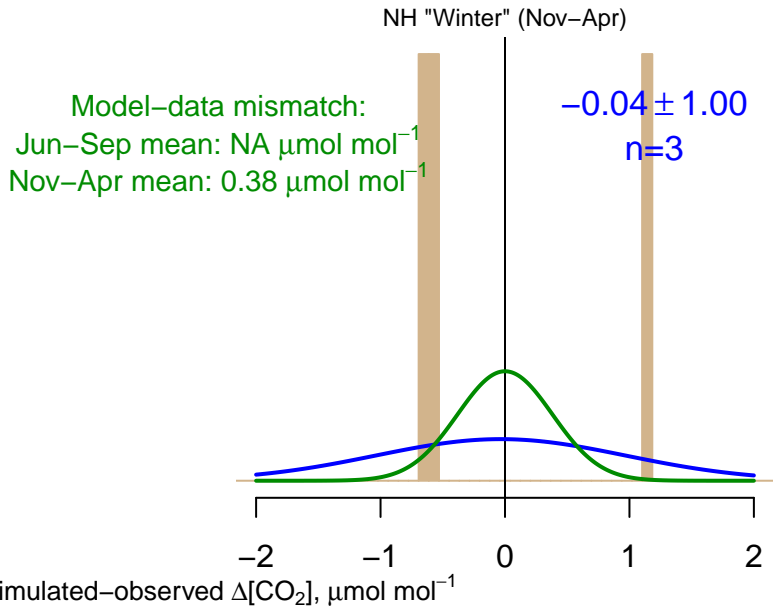

NO DATA

Data from 25–Dec–2009 to 18–Feb–2010

co2_con_aircraft–flask_20_allvalid_2000–3000masl

CT2019B, created 17–Dec–2020 15:38