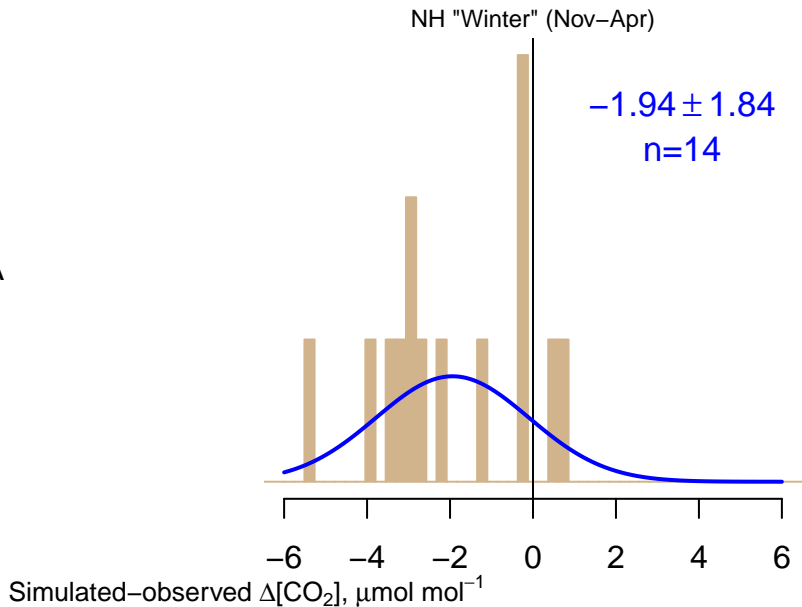

NO DATA

Data from 29-Mar-2011 to 27-Apr-2011

co2_crv_aircraft-pfp_1_allvalid_1000-2000masl
CT2019B, created 17-Dec-2020 15:39