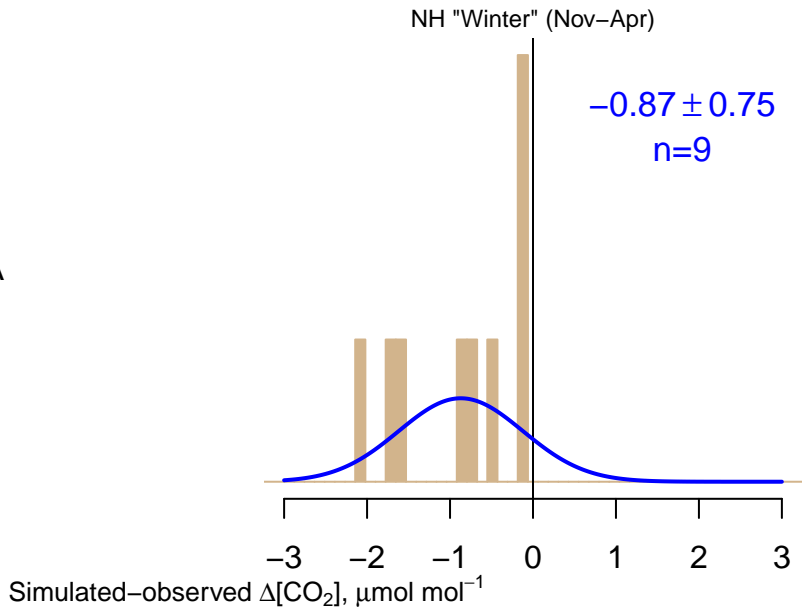

NO DATA

Data from 29–Mar–2011 to 22–Apr–2011

co2\_crv\_aircraft-pfp\_1\_allvalid\_2000–3000masl  
CT2019B, created 17–Dec–2020 15:39