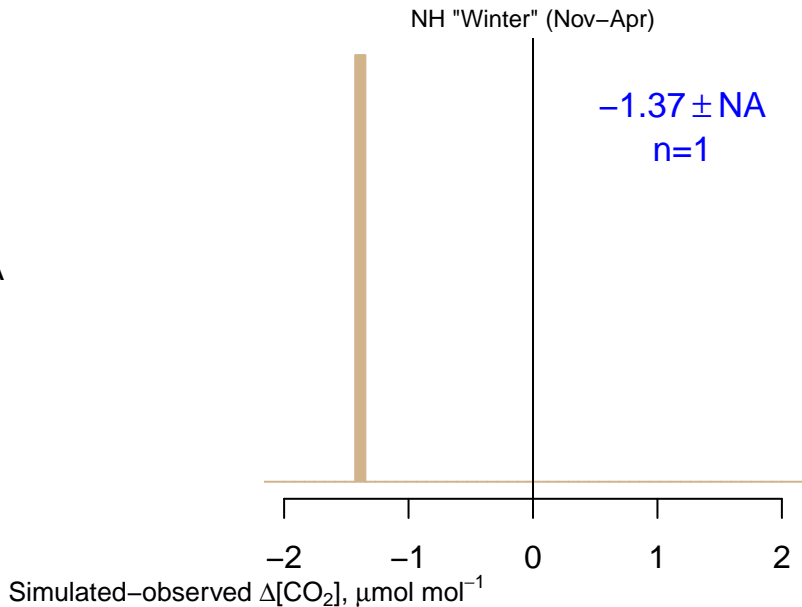

NO DATA

Data from 21–Mar–2012 to 21–Mar–2012

co2_dnd_aircraft-pfp_1_allvalid_5000–6000masl
CT2019B, created 17–Dec–2020 15:42