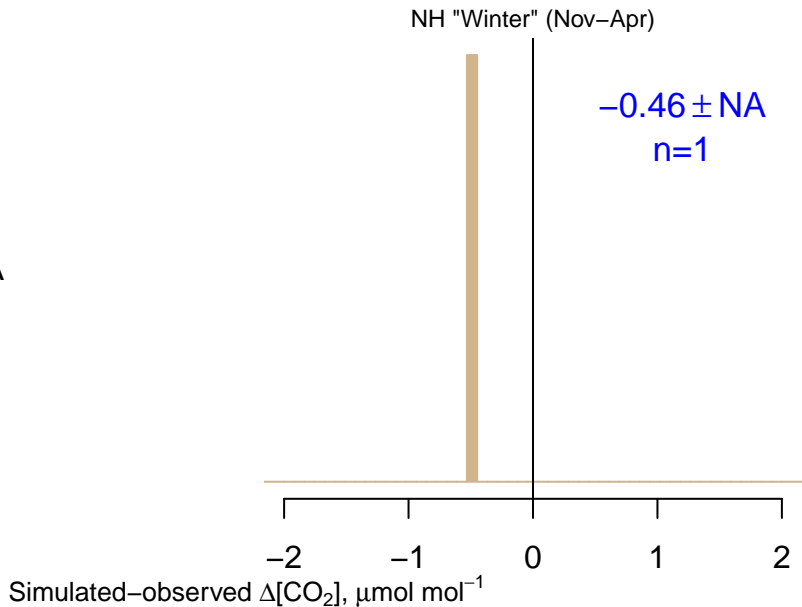

NO DATA

Data from 05–Oct–2006 to 21–Mar–2012

co2_dnd_aircraft-pfp_1_allvalid_6000–7000masl
CT2019B, created 17–Dec–2020 15:42