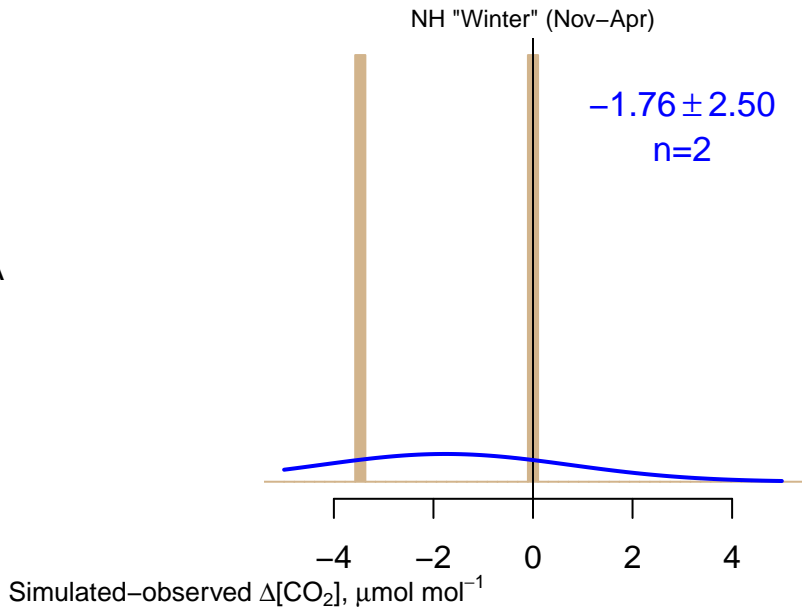

NO DATA

Data from 02–Dec–2005 to 17–Mar–2010

co2_hil_aircraft-pfp_1_allvalid_1000–2000masl
CT2019B, created 17–Dec–2020 15:48