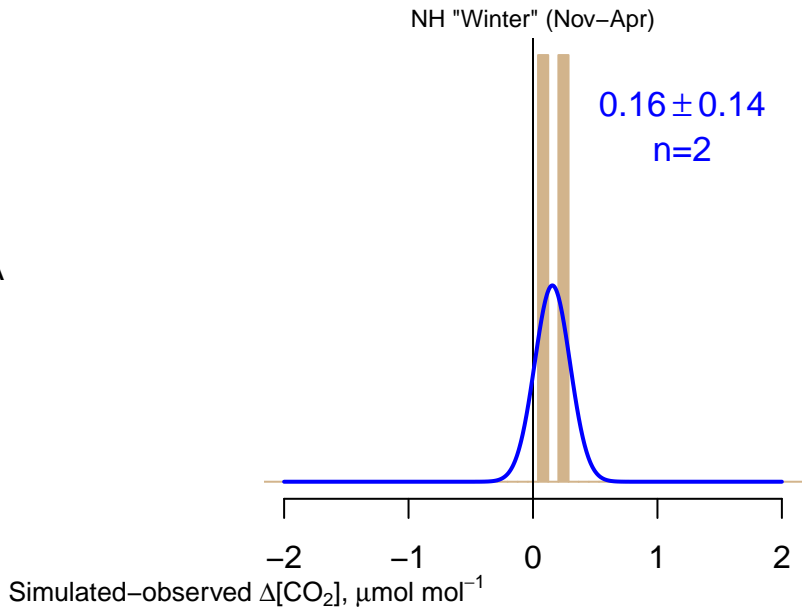

NO DATA

Data from 02-Oct-2004 to 08-Feb-2007

co2_hil_aircraft-pfp_1_allvalid_7000-8000masl
CT2019B, created 17-Dec-2020 15:48