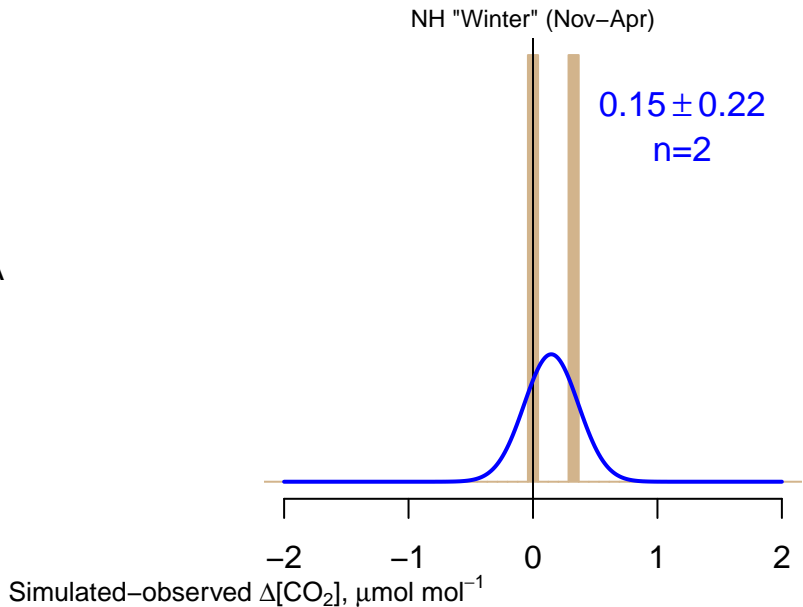

NO DATA

Data from 28-Jan-2007 to 01-Nov-2008

co2_nha_aircraft-pfp_1_allvalid_3000-4000masl
CT2019B, created 17-Dec-2020 15:56